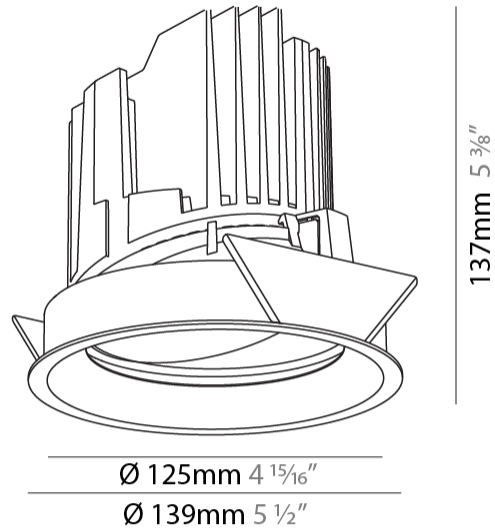

PHYSICAL

Shape: Round
Diameter (mm): 139
Diameter (in): 5 1/2
Height (mm): 137
Height (in): 5 3/8
Ceiling Thickness (mm): 10 / 12.5 / 15
Ceiling Thickness (in): 3/8 or 1/2 or 9/16
Min. Recessing Depth (mm): 150
Min. Recessing Depth (in): 5 7/8
Light Distribution: Adjustable / Downlight
Weight (kg): 0.805
Weight (lbs): 1.77
Fixture Finish: SSR / BKV / CWI / CRY / HAB / LAG / UFT / ITA / RUA / RUR / MIC / FTG / MYG / TWT / LOD / PUS / FRO / FUP / KIA / POP / BLS / SPG / MEY / GOH / GUM / CHC / COM / ABZ / JAG / OBR / MOS / ROR
Fixture Material: Aluminum Die Cast
Cut-out Measurements: 130mm / 5 1/8"

ELECTRICAL

Lamp Type: LED (Zhaga Standard)
Input Wattage (W): 13.2 / 16.5
Total Output Wattage (W): 12 / 14
Dimming: Tri-Mode (Non-Dimming and Phase Dimming (120Vac only) and 0-10V Dimming)
Driver Included: No
Driver Location: Recessed Housing
Driver Type: Constant Current - Universal
Driver Class: Class 2
Housing: See components
Input Voltage (V): 120 - 277
Constant Current (MA): 350

LED

Number of LEDs: 1
Color Temperature (°K): 2700 / 3000 / 3500 / 4000
Max. Delivered Lumen (lm): 870 / 970 / 1039 / 1060
Nominal Lumen (lm): 960 / 1070 / 1156 / 1180
CRI: >90 CRI
Efficiency (%): 0.905
Lamp Life (hrs): 50000

OPTICAL

Reflector°: 10
Optic°: Lens Pack - No Lens
Adjustability: Rotational 355°; Tilt 30°

RATINGS AND CERTIFICATIONS

Certified By: CSA Certified to UL and CSA Standards
IP rating: IP20