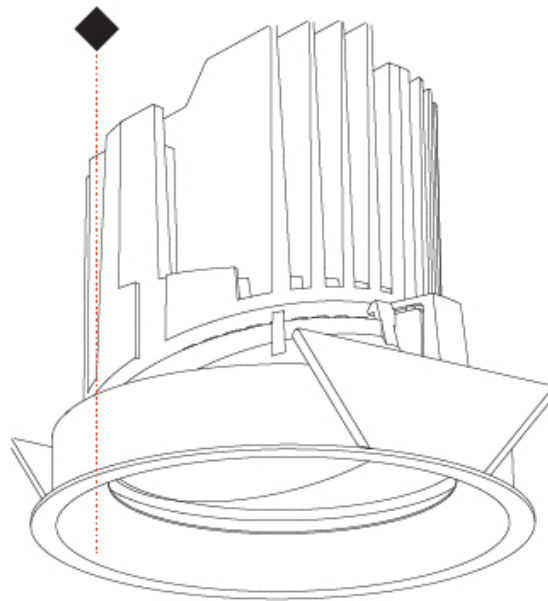

BIONIQ ROUND ADJUSTABLE RECESSED

A35233-

PROJECT

TYPE

SPECIFIER

QUANTITY

DATE