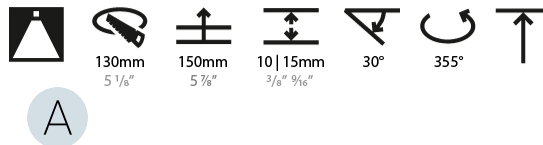

PHYSICAL

Shape: Round
Diameter (mm): 139
Diameter (in): 5 1/2
Height (mm): 137
Height (in): 5 3/8
Ceiling Thickness (mm): 10 / 12.5 / 15
Ceiling Thickness (in): 3/8 or 1/2 or 9/16
Min. Recessing Depth (mm): 150
Min. Recessing Depth (in): 5 7/8
Light Distribution: Adjustable / Downlight
Weight (kg): 0.805
Weight (lbs): 1.77
Fixture Finish: SSR / BKV / CWI / CRY / HAB / LAG / UFT / ITA / RUA / RUR / MIC / FTG / MYG / TWT / LOD / PUS / FRO / FUP / KIA / POP / BLS / SPG / MEY / GOH / GUM / CHC / COM / ABZ / JAG / OBR / MOS / ROR
Fixture Material: Aluminum Die Cast
Cut-out Measurements: 130mm / 5 1/8"

ELECTRICAL

Lamp Type: LED (Zhaga Standard)
Input Wattage (W): 13.2 / 16.5
Total Output Wattage (W): 12 / 14
Dimming: Tri-Mode (Non-Dimming and Phase Dimming (120Vac only) and 0-10V Dimming)
Driver Included: No
Driver Location: Recessed Housing
Driver Type: Constant Current - Universal
Driver Class: Class 2
Housing: See components
Input Voltage (V): 120 - 277
Constant Current (MA): 350

LED

Number of LEDs: 1
Color Temperature (°K): 2700 / 3000 / 3500 / 4000
Max. Delivered Lumen (lm): 870 / 970 / 1039 / 1060
Nominal Lumen (lm): 960 / 1070 / 1156 / 1180
CRI: >90 CRI
Efficiency (%): 0.905
Lamp Life (hrs): 50000

OPTICAL

Reflector°: 10
Optic°: Lens Pack - No Lens
Adjustability: Rotational 355°; Tilt 30°

RATINGS AND CERTIFICATIONS

Certified By: CSA Certified to UL and CSA Standards
IP rating: IP20