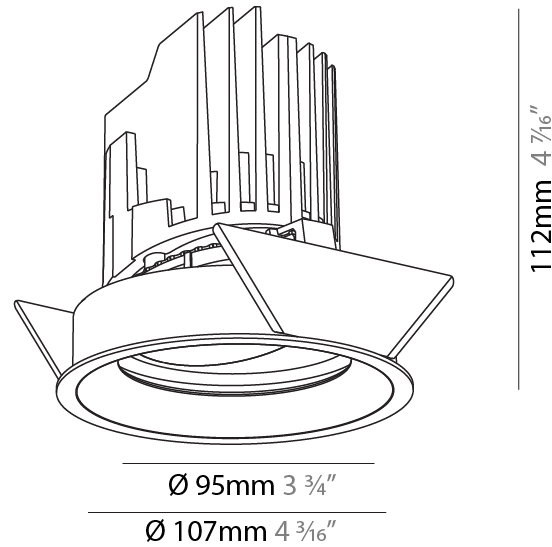

PHYSICAL

Shape: Round
Diameter (mm): 107
Diameter (in): 4 3/16
Height (mm): 112
Height (in): 4 7/16
Ceiling Thickness (mm): 10 / 12.5 / 15
Ceiling Thickness (in): 3/8 or 1/2 or 9/16
Min. Recessing Depth (mm): 130
Min. Recessing Depth (in): 5 1/8
Light Distribution: Adjustable / Downlight
Weight (kg): 0.47
Weight (lbs): 1.04
Fixture Finish: SSR / BKV / CWI / CRY / HAB / LAG / UFT / ITA / RUA / RUR / MIC / FTG / MYG / TWT / LOD / PUS / FRO / FUP / KIA / POP / BLS / SPG / MEY / GOH / GUM / CHC / COM / ABZ / JAG / OBR / MOS / ROR
Fixture Material: Aluminum Die Cast
Cut-out Measurements: 98mm / 3 7/8"

ELECTRICAL

Lamp Type: LED (Zhaga Standard)
Input Wattage (W): 13.2 / 16.5
Total Output Wattage (W): 12 / 15
Dimming: Tri-Mode (Non-Dimming and Phase Dimming (120Vac only) and 0-10V Dimming)
Driver Included: No
Driver Location: Recessed Housing
Driver Type: Constant Current - Universal
Driver Class: Class 2
Housing: See components
Input Voltage (V): 120 - 277
Constant Current (MA): 350

LED

Number of LEDs: 1
Color Temperature (°K): 2700 / 3000 / 3500 / 4000
Max. Delivered Lumen (lm): 790 / 880 / 951 / 970
Nominal Lumen (lm): 960 / 1070 / 1156 / 1180
CRI: >90 CRI
Efficiency (%): 0.885
Lamp Life (hrs): 50000

OPTICAL

Reflector°: 10
Optic°: Lens Pack - No Lens
Adjustability: Rotational 355°; Tilt 30°

RATINGS AND CERTIFICATIONS

Certified By: Certified for North American Standards
IP rating: IP20