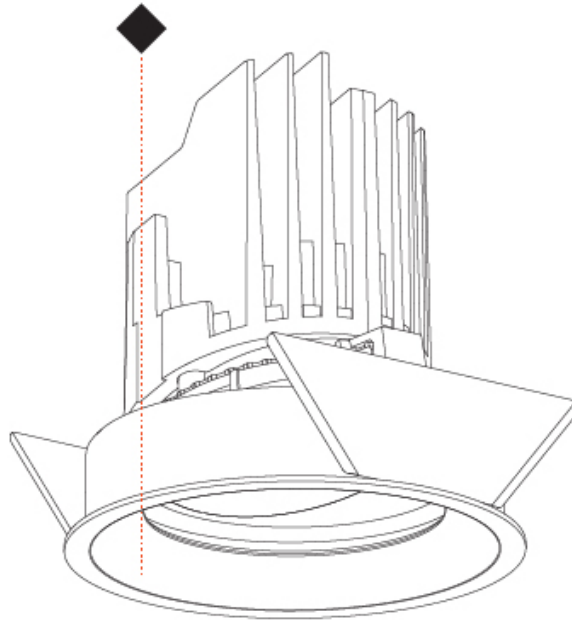

BIONIQ ROUND ADJUSTABLE RECESSED

A35236-

PROJECT

TYPE

SPECIFIER

QUANTITY

DATE